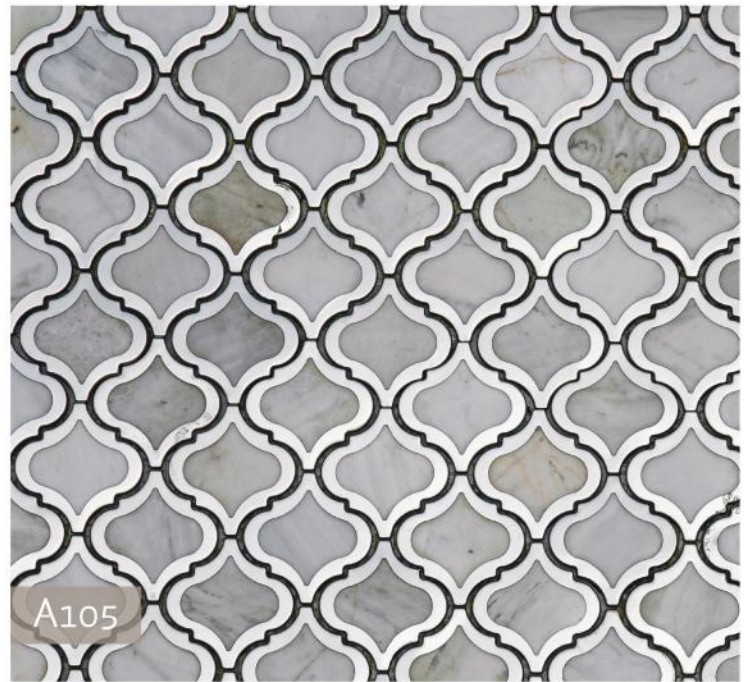

F U J I

STEEL AND MARBLE

MARBLE STONE ARTICLE LINED BY STEEL, LOOKS LIKE JEWELRY COULD BE AN OFFER FOR DESIGNERS WITH SPECIAL TASTE. THIS PIECE OF ART IS IDEAL FOR INDOOR SPACES WHERE THE ARCHITECT WANTS TO ATTRACT ALL THE ATTENTIONS. MARBLE IN THREE SHADES OF BLACK, WHITE AND CREAM CAN BE CHOSEN FROM THE FUJI COLLECTION.

TILE DIMENSION

27X34CM

STONE DIMENSION
(WxLxT)

6X6X0.8CM