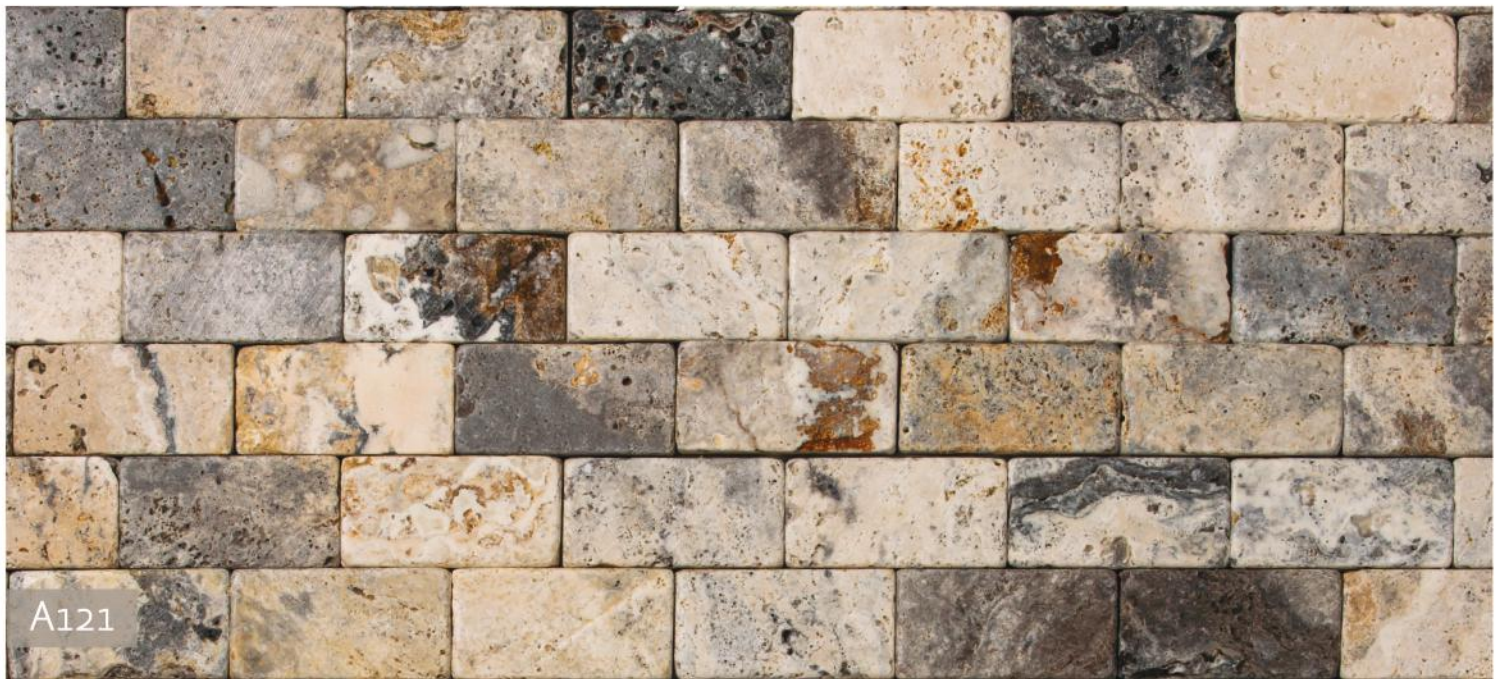

MAKALU

BRICK 20X7

ANOTHER LOOK OF RECTANGULAR NATURAL STONE WITH TWO COLOR SHADES OF WALNUT AND SILVER. A MODERN LIVING ROOM COULD BE DECORATED WITH SOFT EDGE PIECES OF **TRAVERTINE** JUST DESIGNED AND PRODUCED IN OUR INDUSTRIAL GROUP.

TILE DIMENSION

30X30CM

**STONE DIMENSION
(WxLxT)**

5X10X0.8CM