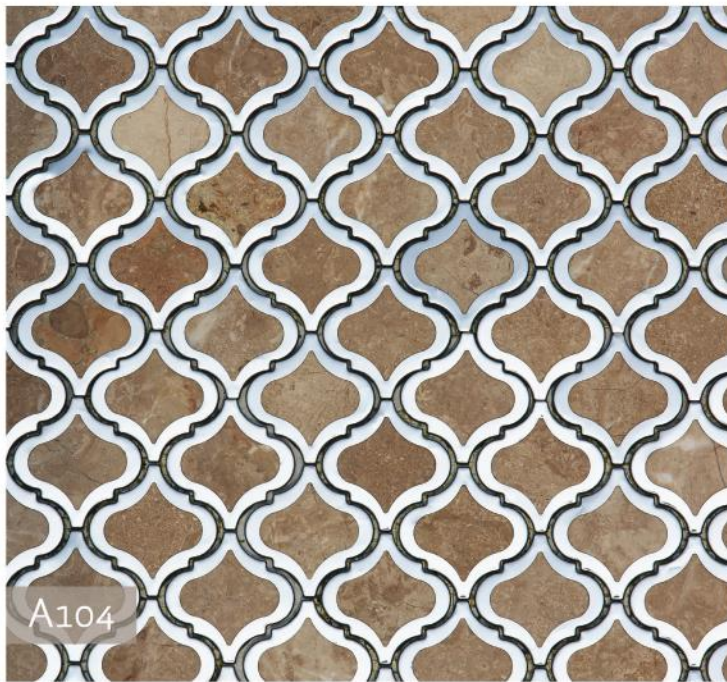

F U J I

STEEL AND MARBLE

MARBLE STONE ARTICLE LINED BY STEEL, LOOKS LIKE JEWELRY COULD BE AN OFFER FOR DESIGNERS WITH SPECIAL TASTE. THIS PIECE OF ART IS IDEAL FOR INDOOR SPACES WHERE THE ARCHITECT WANTS TO ATTRACT ALL THE ATTENTIONS. MARBLE IN THREE SHADES OF BLACK, WHITE AND CREAM CAN BE CHOSEN FROM THE FUJI COLLECTION.

TILE DIMENSION

27X34CM

STONE DIMENSION
(WxLxT)

6X6X0.8CM