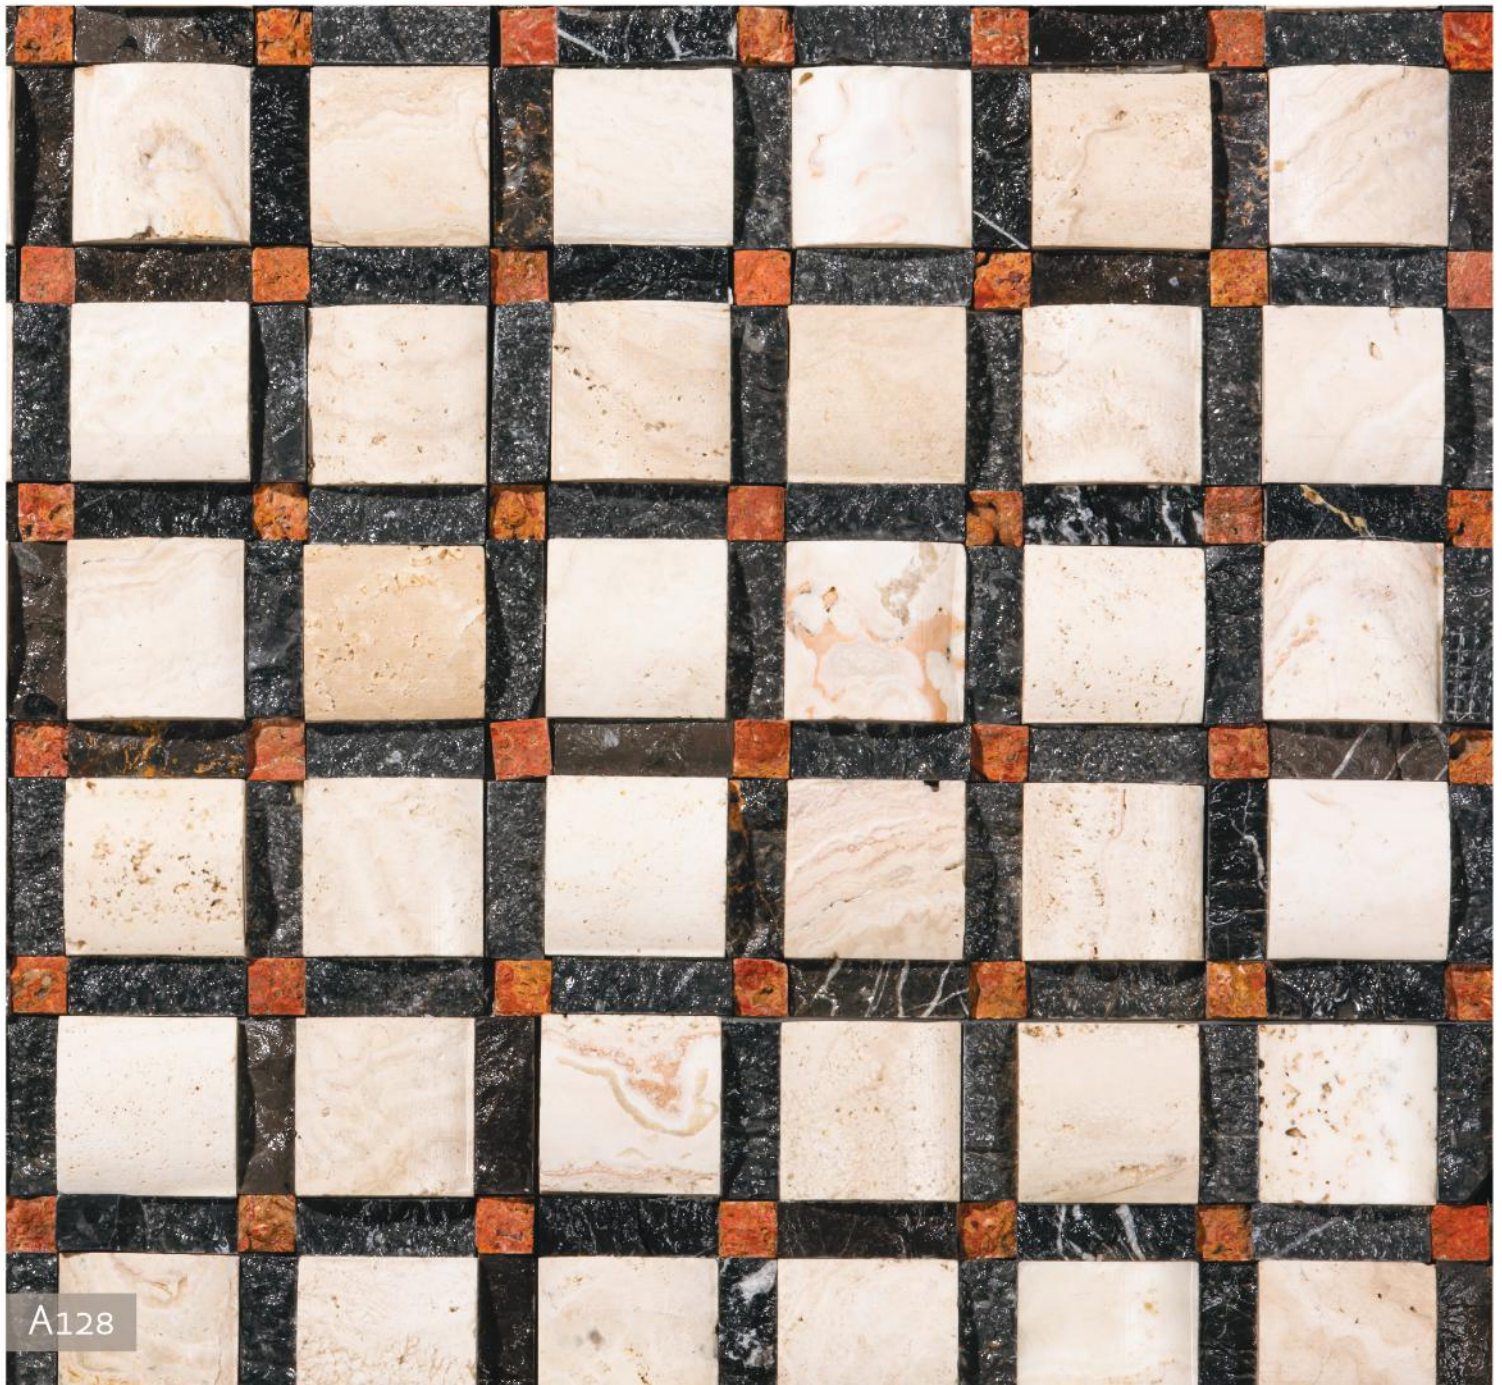

A NEW LOOK OF **TRAVERTINE** AND **MARBLE** WITH THREE DIFFERENT COLOR CODES OF BLACK, WHITE AND RED IS AVAILABLE IN THE COLLECTION OF **SABALAN**. THE COMBINATION OF SMALL AND MEDIUM SIZED PIECES OF STONE REPRESENTS STRAW DESIGN WHICH IS GREAT FOR DECORATION OF A UNIQUE ENTRANCE FOR A VILLA. READY TO INSTALL TILES OF 27CMX27CM ARE ORDERABLE.

TILE DIMENSION

27X27CM

STONE DIMENSION
(WxLxT)

5X5X1.7CM
1.7X1.7X1.7CM
1.7X5X1.7CM