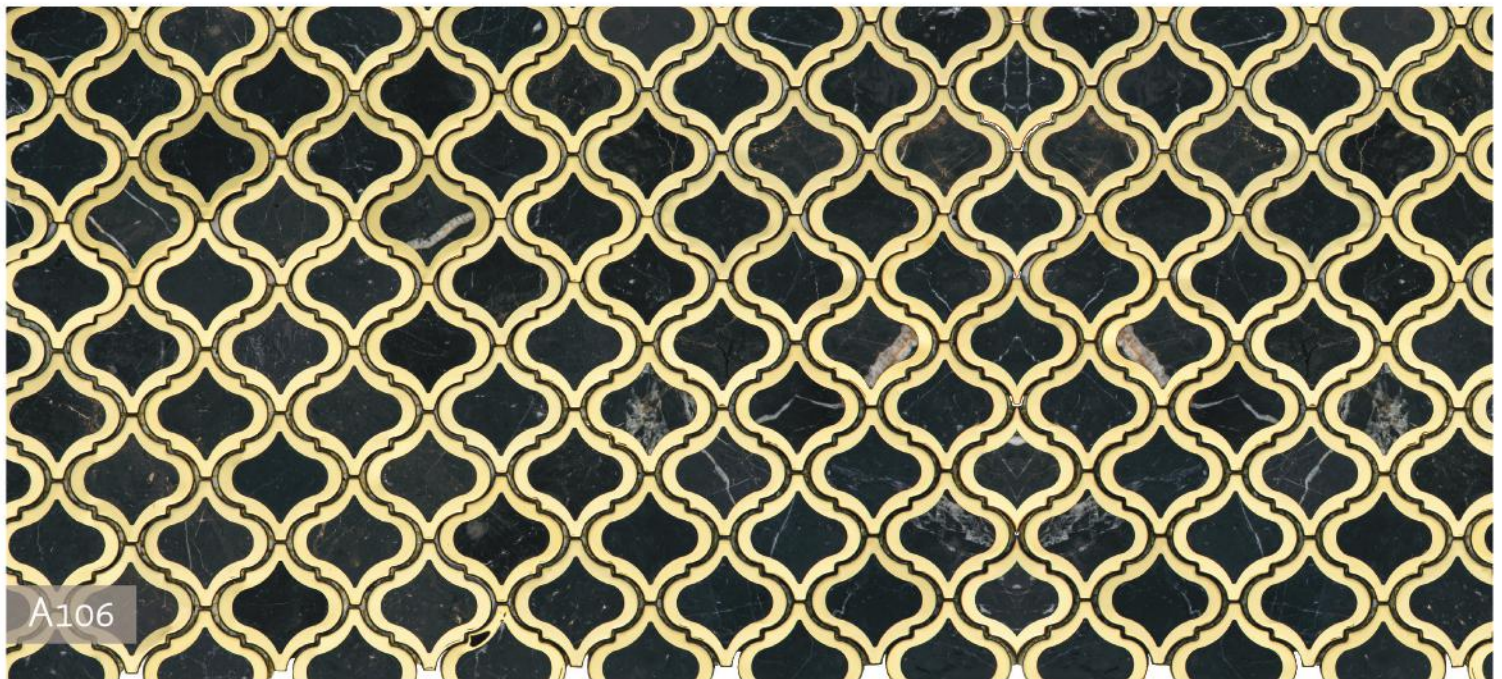

F U J I

STEEL AND MARBLE

MARBLE STONE ARTICLE LINED BY STEEL, LOOKS LIKE JEWELRY COULD BE AN OFFER FOR DESIGNERS WITH SPECIAL TASTE. THIS PIECE OF ART IS IDEAL FOR INDOOR SPACES WHERE THE ARCHITECT WANTS TO ATTRACT ALL THE ATTENTIONS. MARBLE IN THREE SHADES OF BLACK, WHITE AND CREAM CAN BE CHOSEN FROM THE FUJI COLLECTION.

TILE DIMENSION

27X34CM

STONE DIMENSION
(WxLxT)

6X6X0.8CM