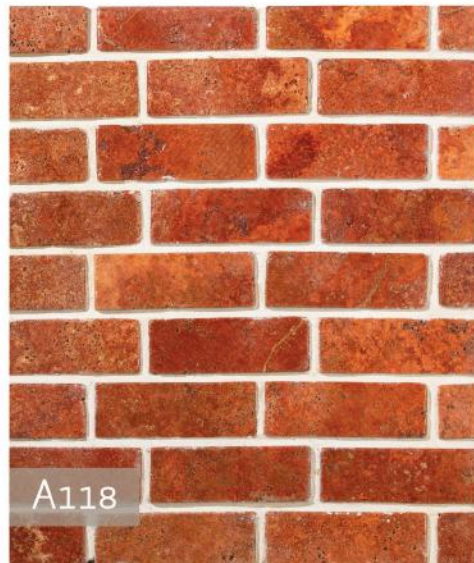

DENA

BRICK 20X7

BRICK FACE STONE CREATED FROM **TRAVERTINE**, WITH FIVE DIFFERENT SHADES OF NATURAL STONE, BESIDE RECTANGULAR PIECES OF **TRAVERTINE** ARE ALL ACHIEVABLE IN **DENA** COLLECTION. THERE WOULD BE TWO DIFFERENT FINAL INSTALLATION WITH AND WITHOUT SPACING. YOU WOULD FIND OUT COLOR CODES OF WHITE, LIGHT SILVER, GOLDEN SILVER, WALNUT, RED AND OCHER.

TILE DIMENSION

—

STONE DIMENSION
(WxLxT)

7X20X1.3CM